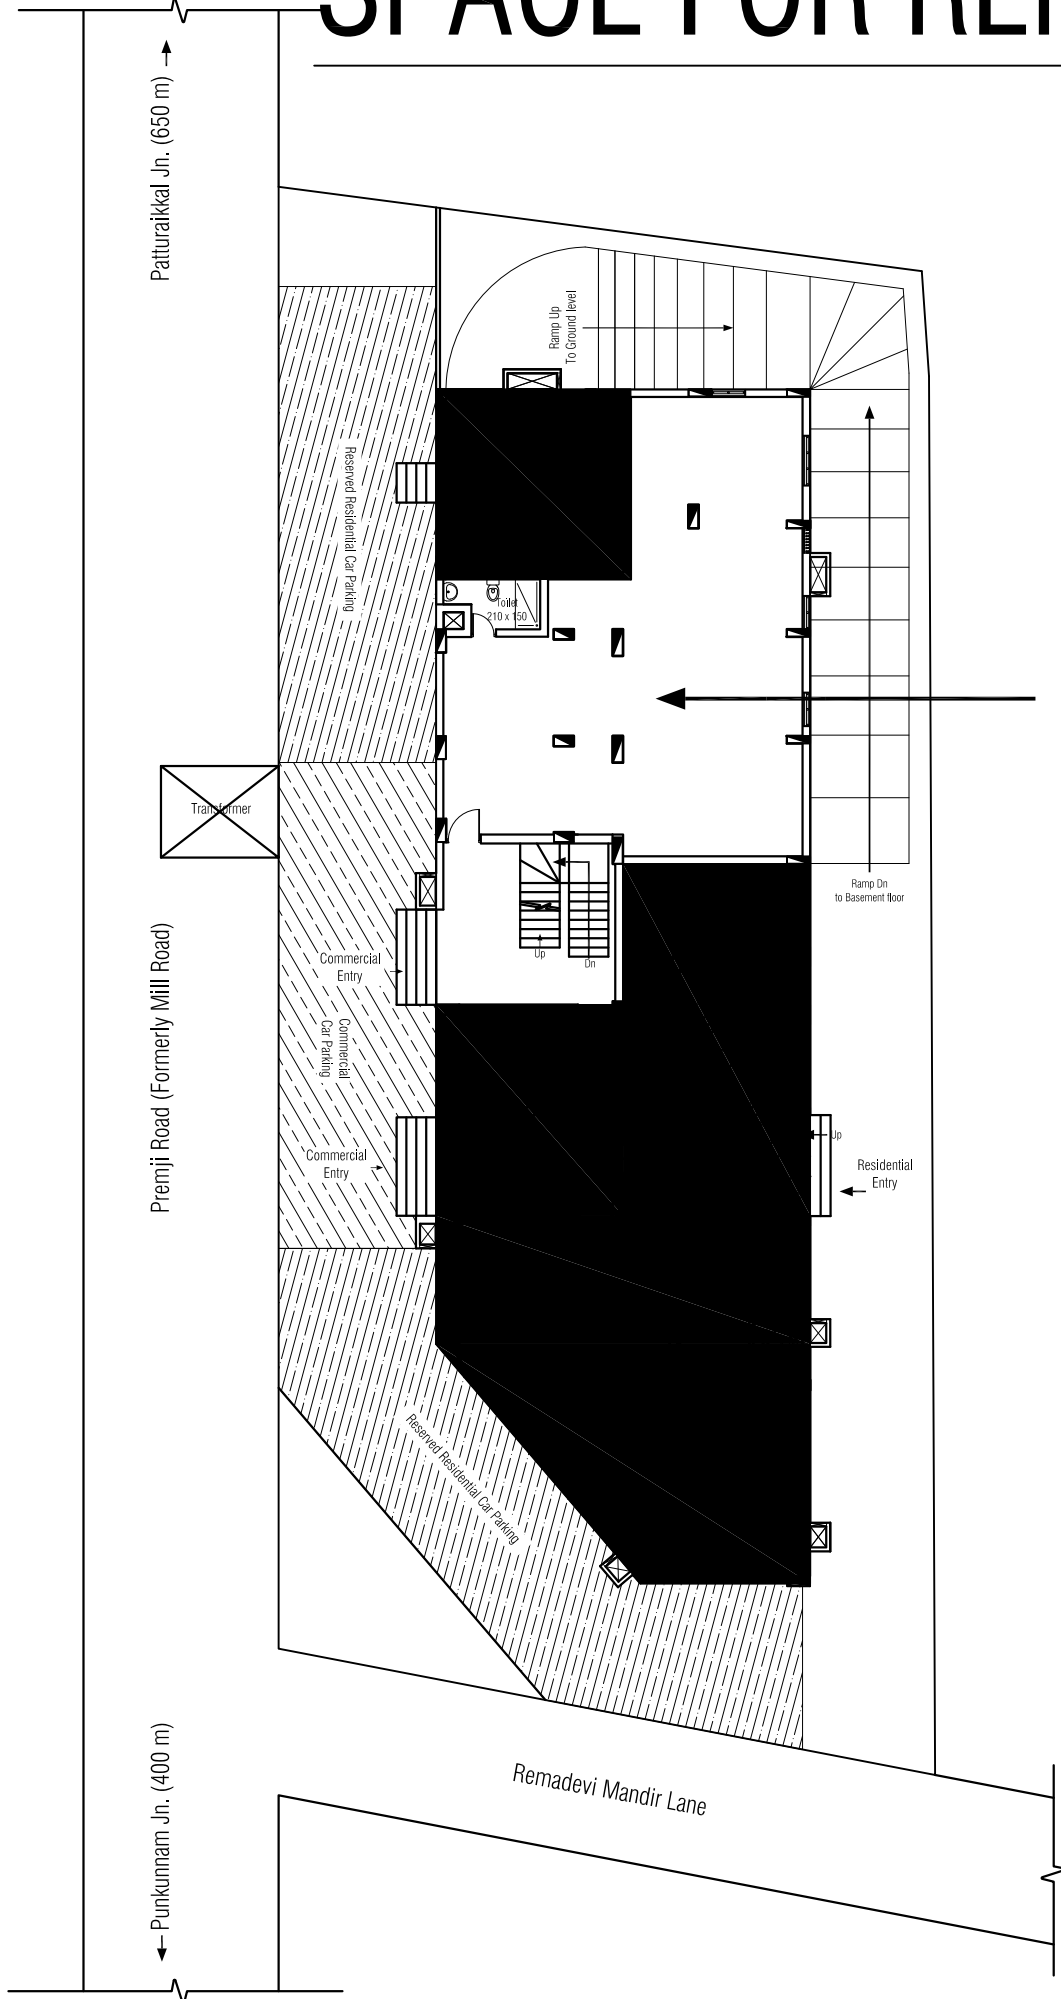

SPACE FOR RENT

Super Built-up Area 1,608 Sq. ft.
Carpet area 1220.31 sq.ft.

Ground Floor Plan